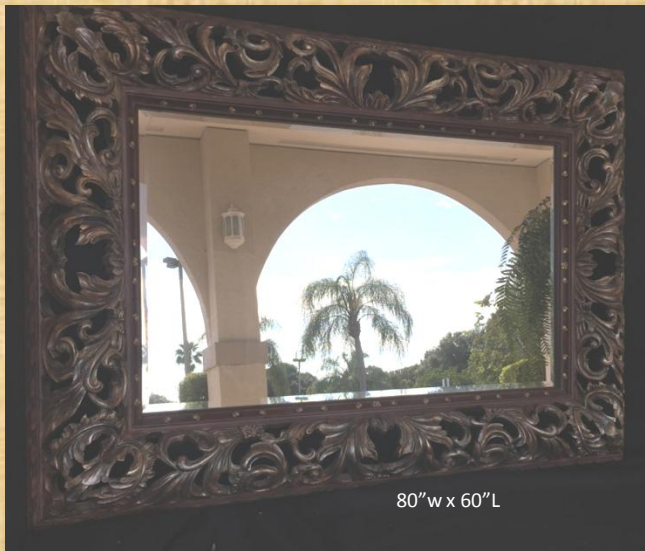

Mirror

80" w x 60" L

Very large impressive beveled mirror with decorative scrolling throughout. Consignor paid \$2,000. Can be hung either way. In stellar condition for only \$975.

If you would like to purchase this piece, have questions, or would like more photos sent, we are happy to accommodate. Please call us at (561) 622-4100.